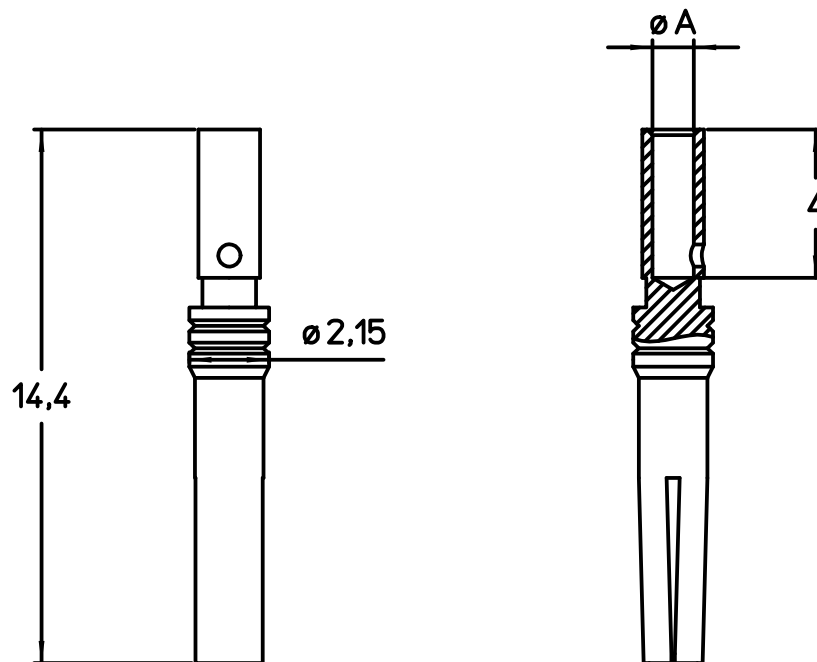

1

2

A

A

B

B

All rights reserved

Diritti riservati

PART NUMBERS					2A mm	WIRE GAUGE		IDENTIFICATION	STRIPPING LENGTH mm
SILVER PLATED	JEI GOLD PLATED	GOLD PLATED	SPECIAL GOLD PLATED	HIGH NUMBER of MATINGS (HNM)		mm²	AWG		
CIFA 0.2	CIFJD 0.2	CIFD 0.2	CIF2D 0.2	RIFD 0.2	0,64	0,08-0,21	28-24		4,0
CIFA 0.3	CIFJD 0.3	CIFD 0.3	CIF2D 0.3	RIFD 0.3	0,90	0,13-0,33	26-22		
CIFA 0.5	CIFJD 0.5	CIFD 0.5	CIF2D 0.5	RIFD 0.5	1,12	0,33-0,52	22-20		
CIFA 0.7	CIFJD 0.7	CIFD 0.7	CIF2D 0.7	RIFD 0.7	1,30	0,52-0,75	20-18		

C

C

	04/05/20		Added new part numbers : JEI, SPECIAL GOLD PLATED and HNM
	27/11/17		Added : CIFA 0.7 - CIFD 0.7
	06/05/16		Added new part numbers : SILVER PLATED
REV.	DATE	SIGNATURE	

Dimensions
in mm

Simplified representation with dimensions without tolerance

Original Size A4	CIF XX Female crimp contact 5A	Scale	
Date 04/05/20		5:1	
Sign. Pitasi			

1

2